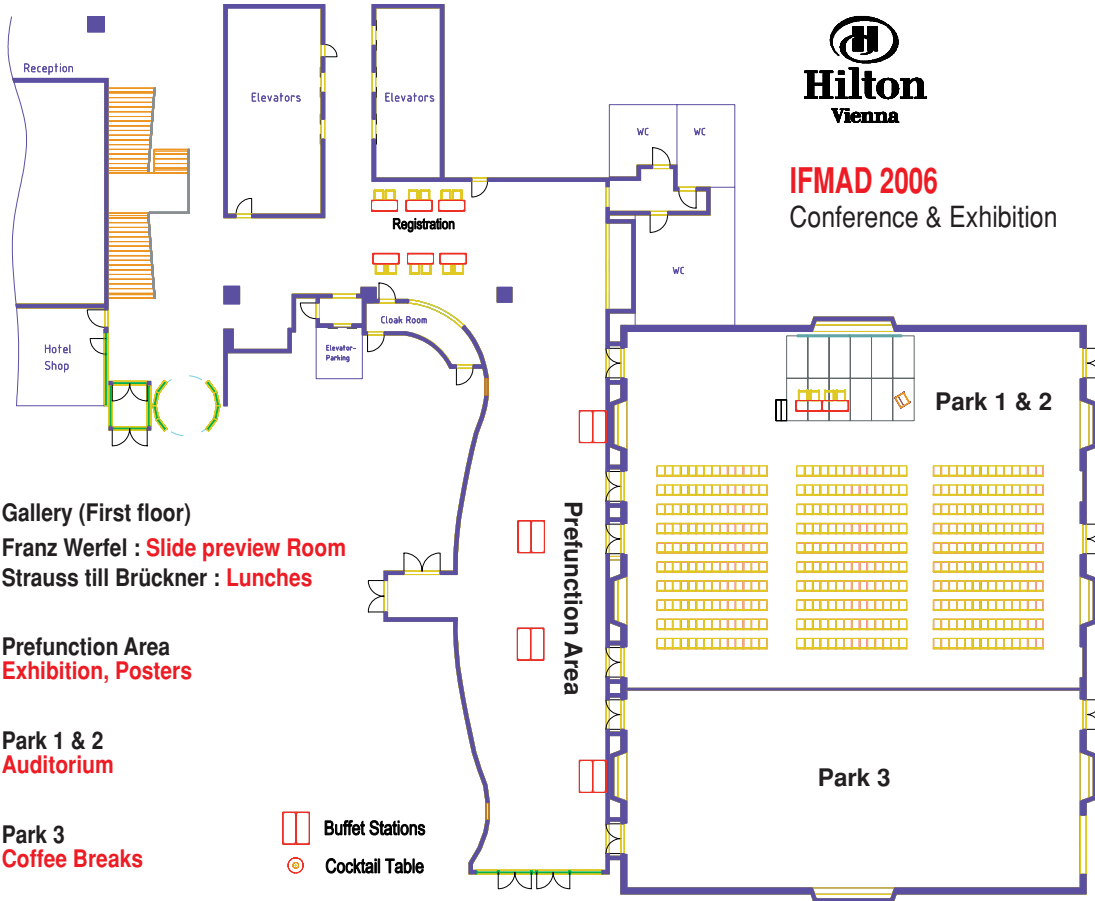

Gallery (First floor)

Gallery (First floor)

Franz Werfel : Slide preview Room
Strauss till Brückner : Lunches

Prefunction Area
Exhibition, Posters

Park 1 & 2
Auditorium

Park 3
Coffee Breaks

-  Buffet Stations
-  Cocktail Table

IFMAD 2006
Conference & Exhibition

FORUM VENUE